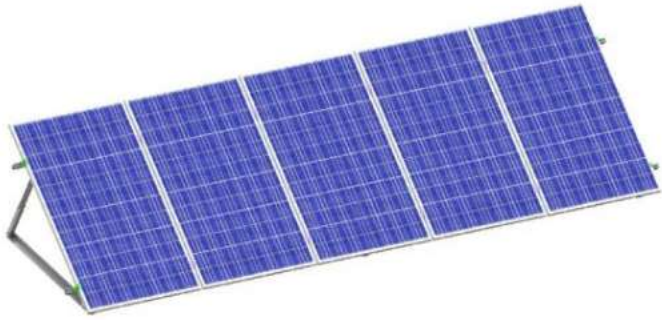

### **Fixed Triangle Solar Brackets**

The fixed triangle solar brackets can be pre-assembled and easily installed. It can be

**UISOLAR**  
universe energy

### **Adjustable Triangle Solar Brackets**

The adjustable triangle solar brackets are more versatile than traditional ballast

**UISOLAR**  
universe energy

### **Aluminum solar mounting ballasted structure**

New Aluminum ballast mounting is suitable for flat concrete roofs. Aluminum

**UISOLAR**  
universe energy

### **Adjustable Aluminum Ballasted Structure**