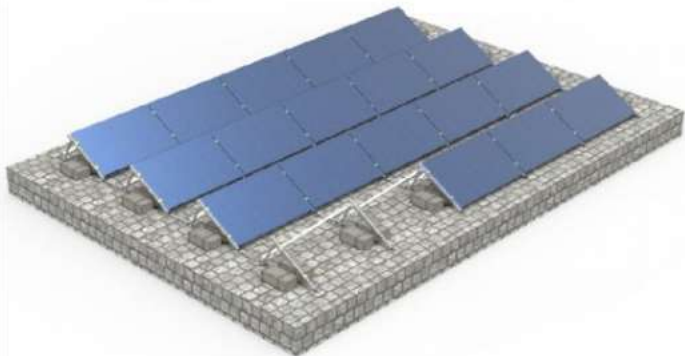

### **Fixed Triangle Solar Brackets**

The fixed triangle solar brackets can be pre-assembled and easily installed. It can be

**UISOLAR**  
universe energy

### **Adjustable Triangle Solar Brackets**

The adjustable triangle solar brackets are more versatile than traditional ballast

**UISOLAR**  
universe energy

### **Aluminum solar mounting ballasted structure**

New Aluminum ballast mounting is suitable for flat concrete roofs. Aluminum

**UISOLAR**  
universe energy

### **Adjustable Aluminum Ballasted Structure**